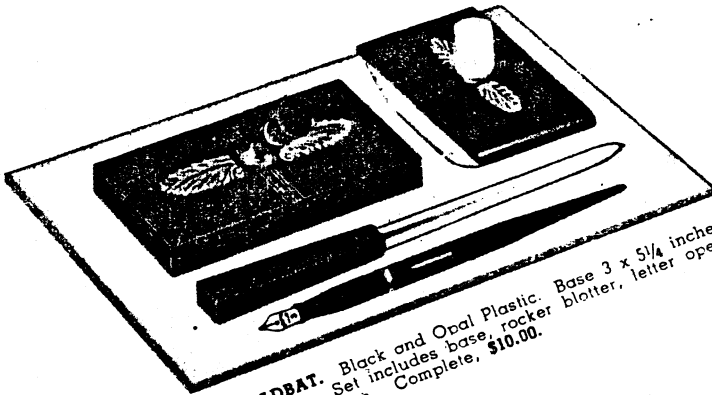

$10 GIFTS

COMPLETE WITH PEN

K093 ADBAT. Black and Opal Plastic. Gold trim. Set includes base, rocker and No. 3 Pen. Complete, $10.00. Base 3 x 5 1/4 inches. blotter, letter opener